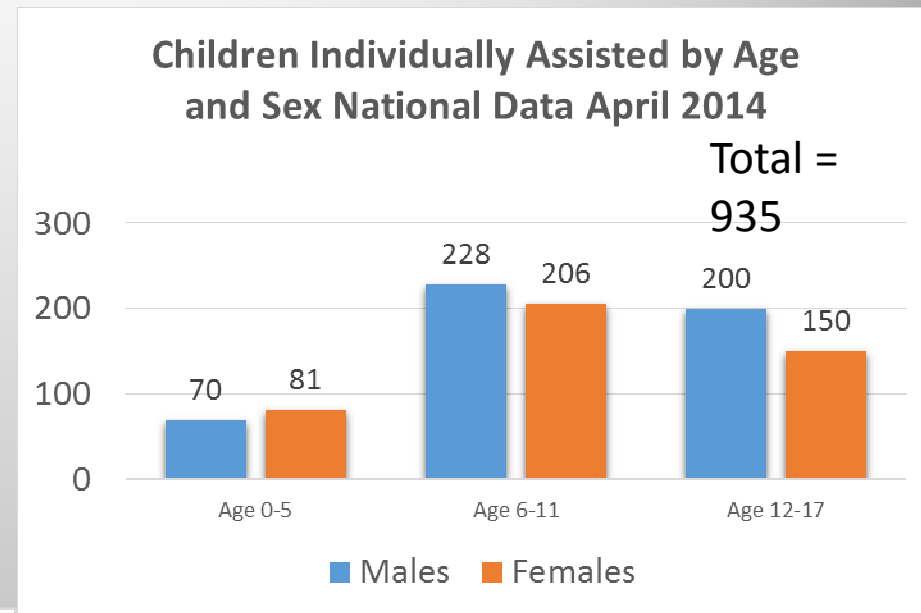

Child Protection in Emergencies WG National Trends January - April 2014

*Preliminary data from Activity Info

Children in PSS National Data January to April 2014

Children Individually Assisted by Age and Sex National Data January to April 2014

Children and Caregivers in PSS National Data - January to April 2014

Service Providers Trained in CPiE, incl Case Mgmt January to April 2014

* Data extract on 13th May 2014

Child Protection in Emergencies WG National Trends April 2014

*Preliminary data from Activity Info

* Data extract on 13th May 2014

Child Protection in Emergencies WG

National Trends at Field Level January to April 2014

*Preliminary data from Activity Info

* Data extract on 13th May 2014