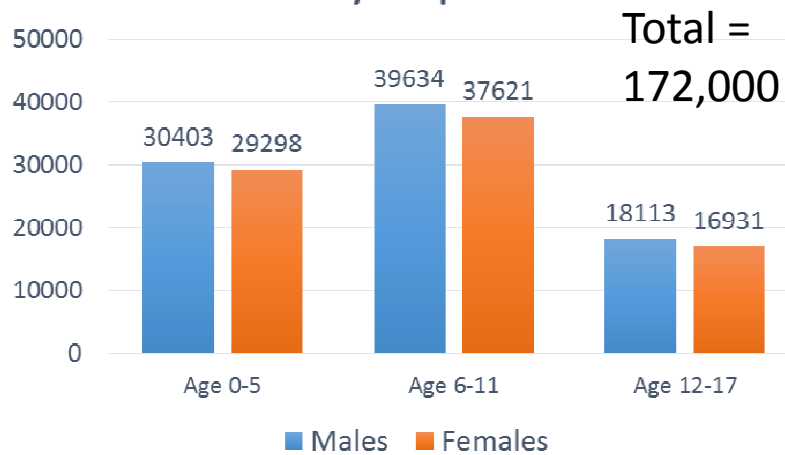

Child Protection in Emergencies WG National Trends January - April 2014

*Preliminary data from Activity Info

Children in PSS National Data January to April 2014

Children Individually Assisted by Age and Sex National Data January to April 2014

Registered Syrian Refugee Children from 0-17 as of April 30th 2014 - Data provided by UNHCR