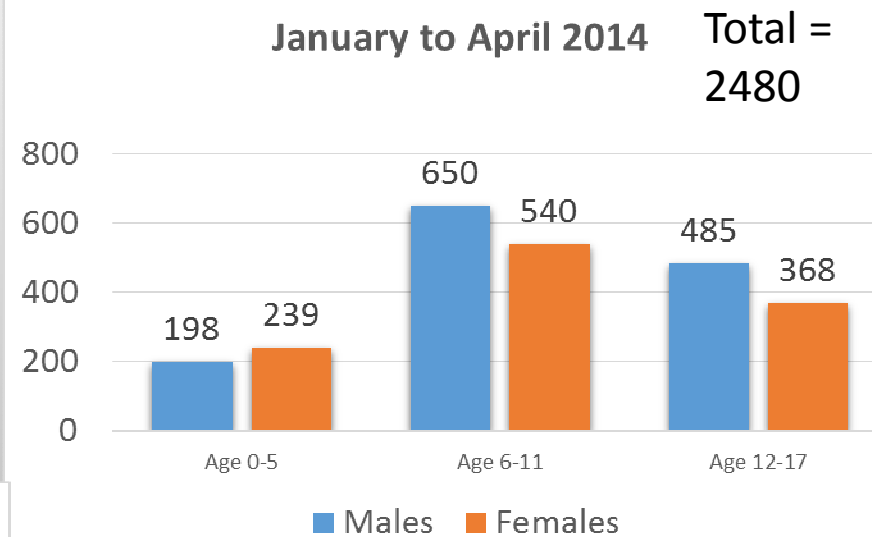

Child Protection in Emergencies WG National Trends January - April 2014

*Preliminary data from Activity Info

Children in PSS National Data January to April 2014

Children Individually Assisted by Age and Sex National Data January to April 2014