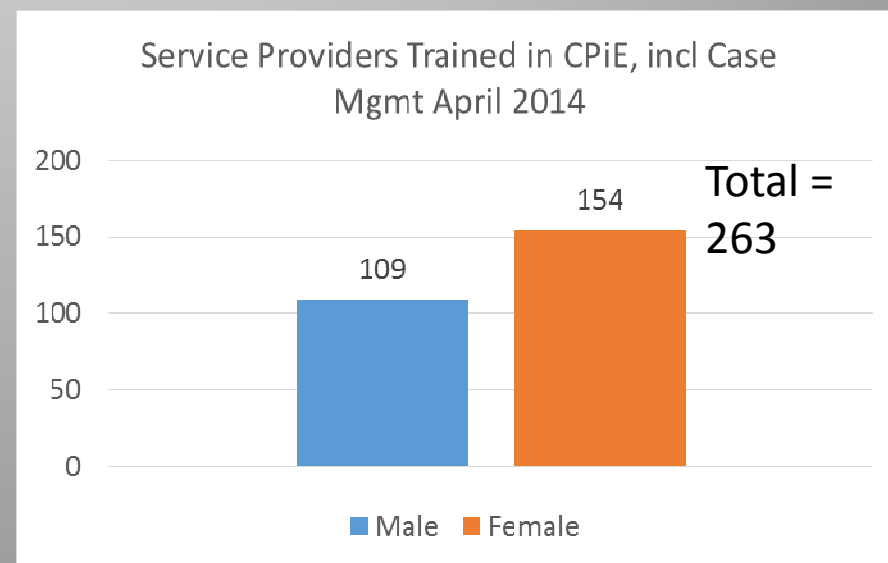

Child Protection in Emergencies WG National Trends April 2014

*Preliminary data from Activity Info

* Data extract on 13th May 2014