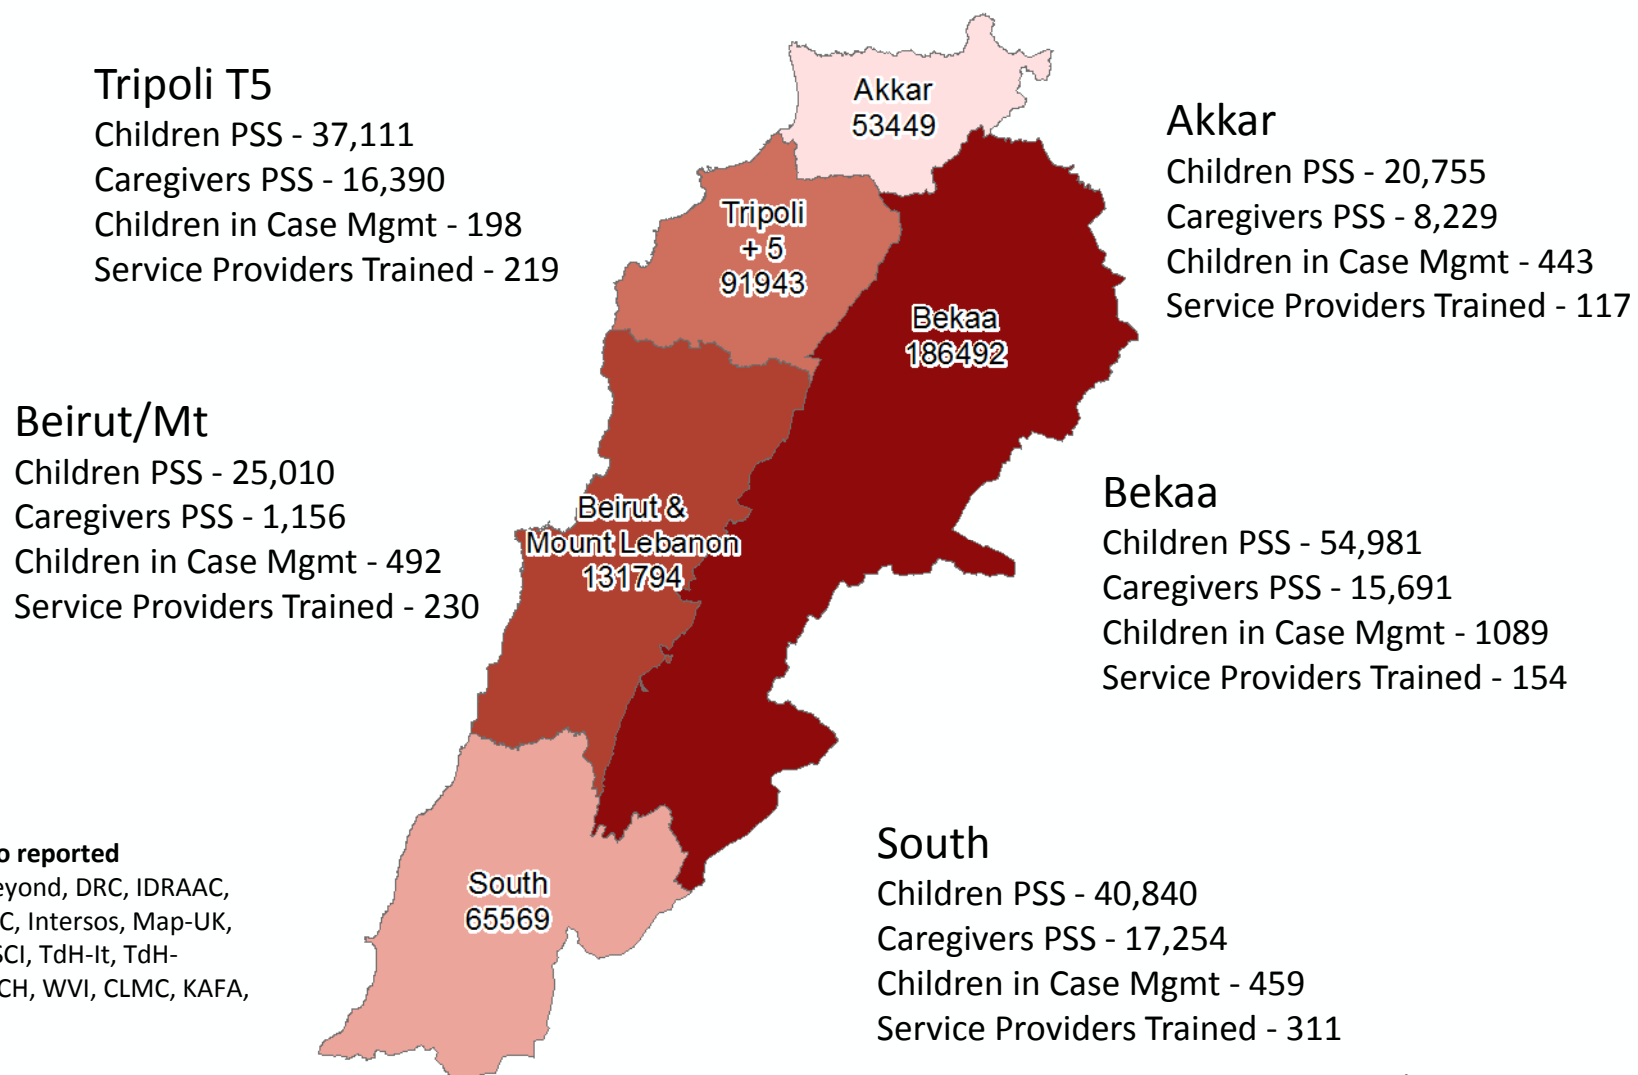

Child Protection in Emergencies WG National Trends January - April 2014

*Preliminary data from Activity Info

Children in PSS National Data January to April 2014

Children Individually Assisted by Age and Sex National Data January to April 2014

Children and Caregivers in PSS National Data - January to April 2014

Service Providers Trained in CPiE, incl Case Mgmt January to April 2014

* Data extract on 13th May 2014

Child Protection in Emergencies WG National Trends April 2014

*Preliminary data from Activity Info

* Data extract on 13th May 2014

Child Protection in Emergencies WG

National Trends at Field Level January to April 2014

*Preliminary data from Activity Info

* Data extract on 13th May 2014

Registered Syrian Refugee Children from 0-17 as of April 30th 2014 - Data provided by UNHCR