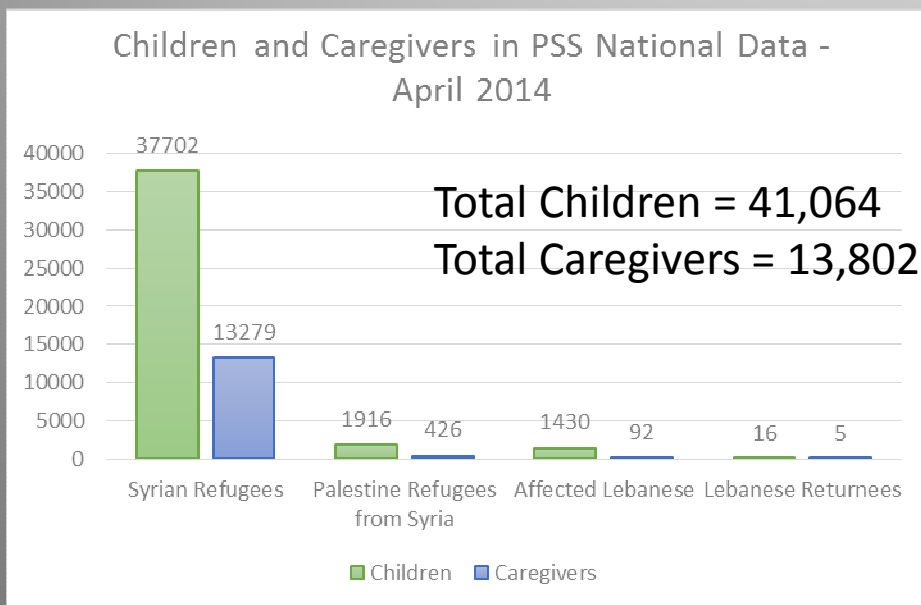

Child Protection in Emergencies WG National Trends January - April 2014

*Preliminary data from Activity Info

Children in PSS National Data January to April 2014

Children Individually Assisted by Age and Sex National Data January to April 2014

Children and Caregivers in PSS National Data - January to April 2014

Service Providers Trained in CPiE, incl Case Mgmt January to April 2014

* Data extract on 13th May 2014

Child Protection in Emergencies WG National Trends April 2014

*Preliminary data from Activity Info

* Data extract on 13th May 2014

Child Protection in Emergencies WG

National Trends at Field Level January to April 2014

*Preliminary data from Activity Info

* Data extract on 13th May 2014