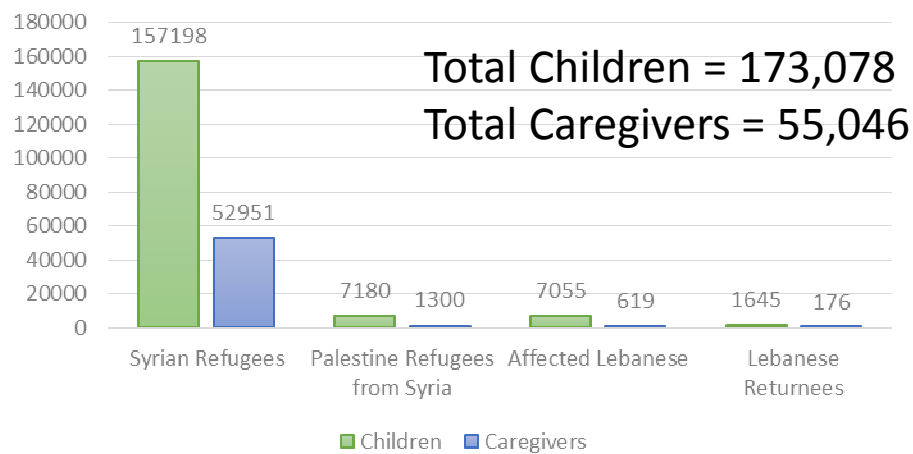

Children and Caregivers in PSS National Data - January to April 2014