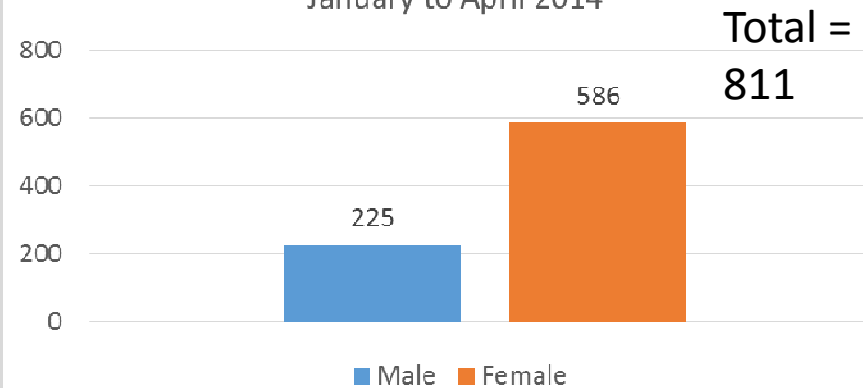

Service Providers Trained in CPiE, incl Case Mgmt January to April 2014

* Data extract on 13th May 2014