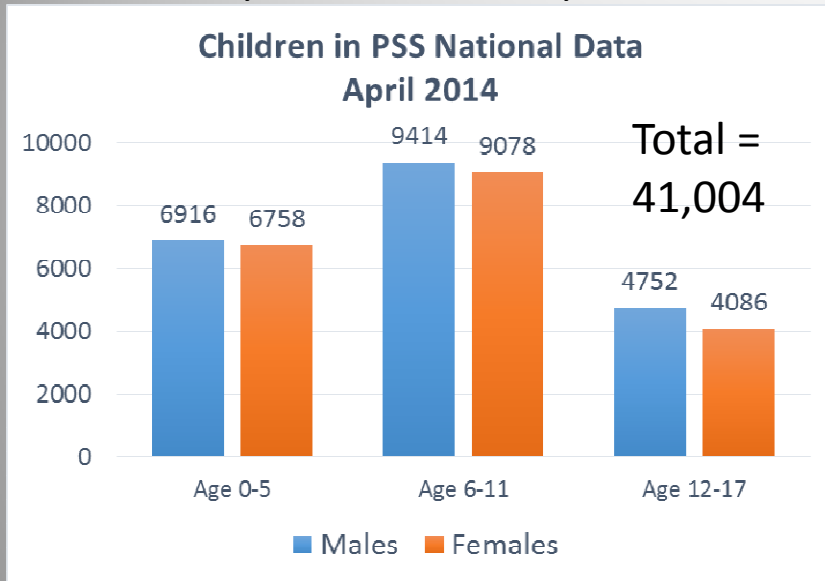

Child Protection in Emergencies WG National Trends January - April 2014

*Preliminary data from Activity Info

Children in PSS National Data January to April 2014

Children Individually Assisted by Age and Sex National Data January to April 2014

Children and Caregivers in PSS National Data - January to April 2014

Service Providers Trained in CPiE, incl Case Mgmt January to April 2014

* Data extract on 13th May 2014

Child Protection in Emergencies WG National Trends April 2014

*Preliminary data from Activity Info

* Data extract on 13th May 2014

Child Protection in Emergencies WG

National Trends at Field Level January to April 2014

*Preliminary data from Activity Info

* Data extract on 13th May 2014